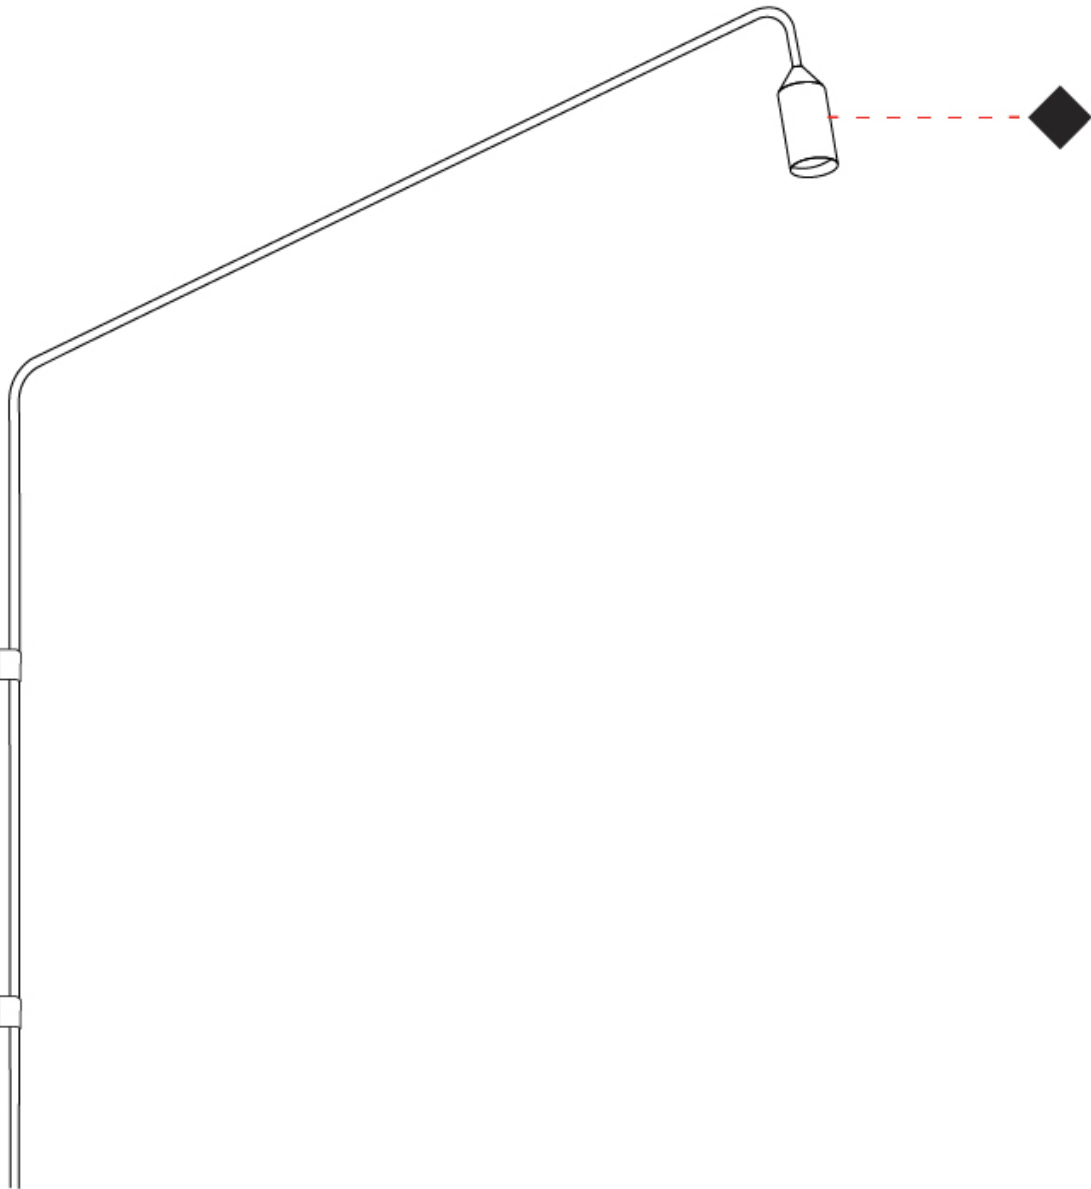

E9W504-

PROJECT _____

TYPE _____

SPECIFIER _____

QUANTITY _____

DATE _____

E