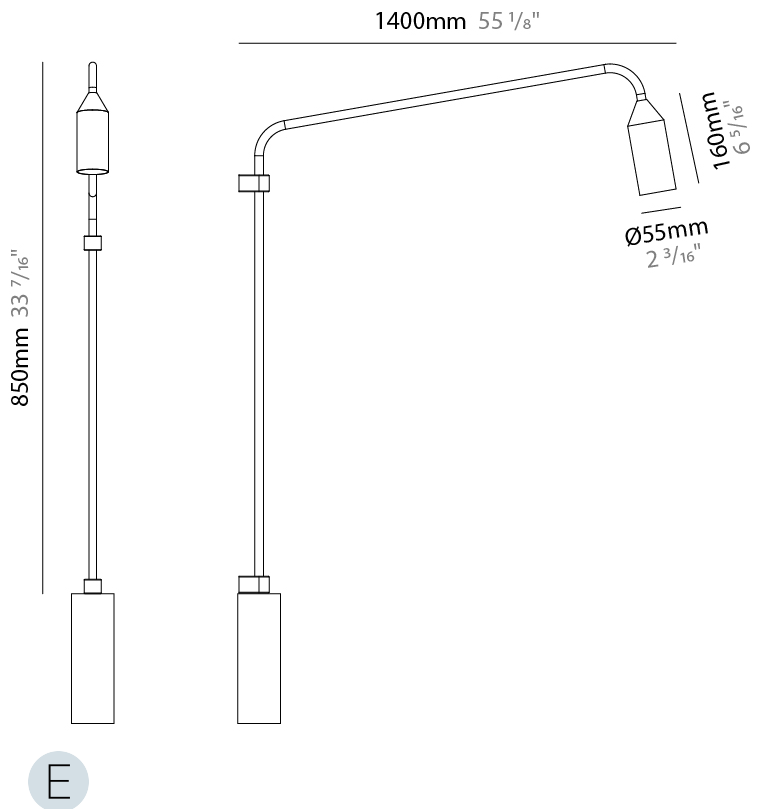

1. To build a product code in our configurator select the specify button on the base model # product page
2. To build a manual product code on this datasheet choose from the options listed below in blue font and add the suffix to the base model #

GENERAL

Series: Flamingo
Brand: Platek
Division: Exterior
Mounting Type: Surface
Mounting Location: Wall
Subcategory: Downlight

PHYSICAL

Shape: Abstract
Diameter (mm): 55
Diameter (in): 2 ³/₁₆
Height (mm): 850
Height (in): 33 ⁷/₁₆
Extension (mm): 1400
Extension (in): 55 ¹/₈
Light Distribution: Direct
Weight (kg): 5
Weight (lbs): 11
Installation Requirement: Waterproof J-Box is included
Screws: No visible screws
Diffuser: Frosted Methacrylate - 2mm
Fixture Finish: BLK / WHI / COR
Fixture Material: Aluminum
Upon Request: Finishes - Anthracite, Bronze

ELECTRICAL

Lamp Type: LED
Input Wattage (W): 9
Total Output Wattage (W): 7.5
Dimming: Non-Dimmable / 0-10V Dimming
Driver Included: No
Driver Location: Remote
Driver Type: Constant Voltage - Universal
Driver Class: Class 2
Housing: ENCP5
Input Voltage (V): 120 - 277
Constant Voltage (V): 24

LED

Number of LEDs: 1
Color Temperature (°K): 3000
Max. Delivered Lumen (lm): 385
Nominal Lumen (lm): 705
CRI: >80 CRI
Lamp Life (hrs): 60000

OPTICAL

Optic°: 76
Beam Angle: Diffused

RATINGS AND CERTIFICATIONS

Certified By: Certified for North American Standards
IP rating: IP65
IK Rating: IK06
Bug Rating: B0 U0 G0